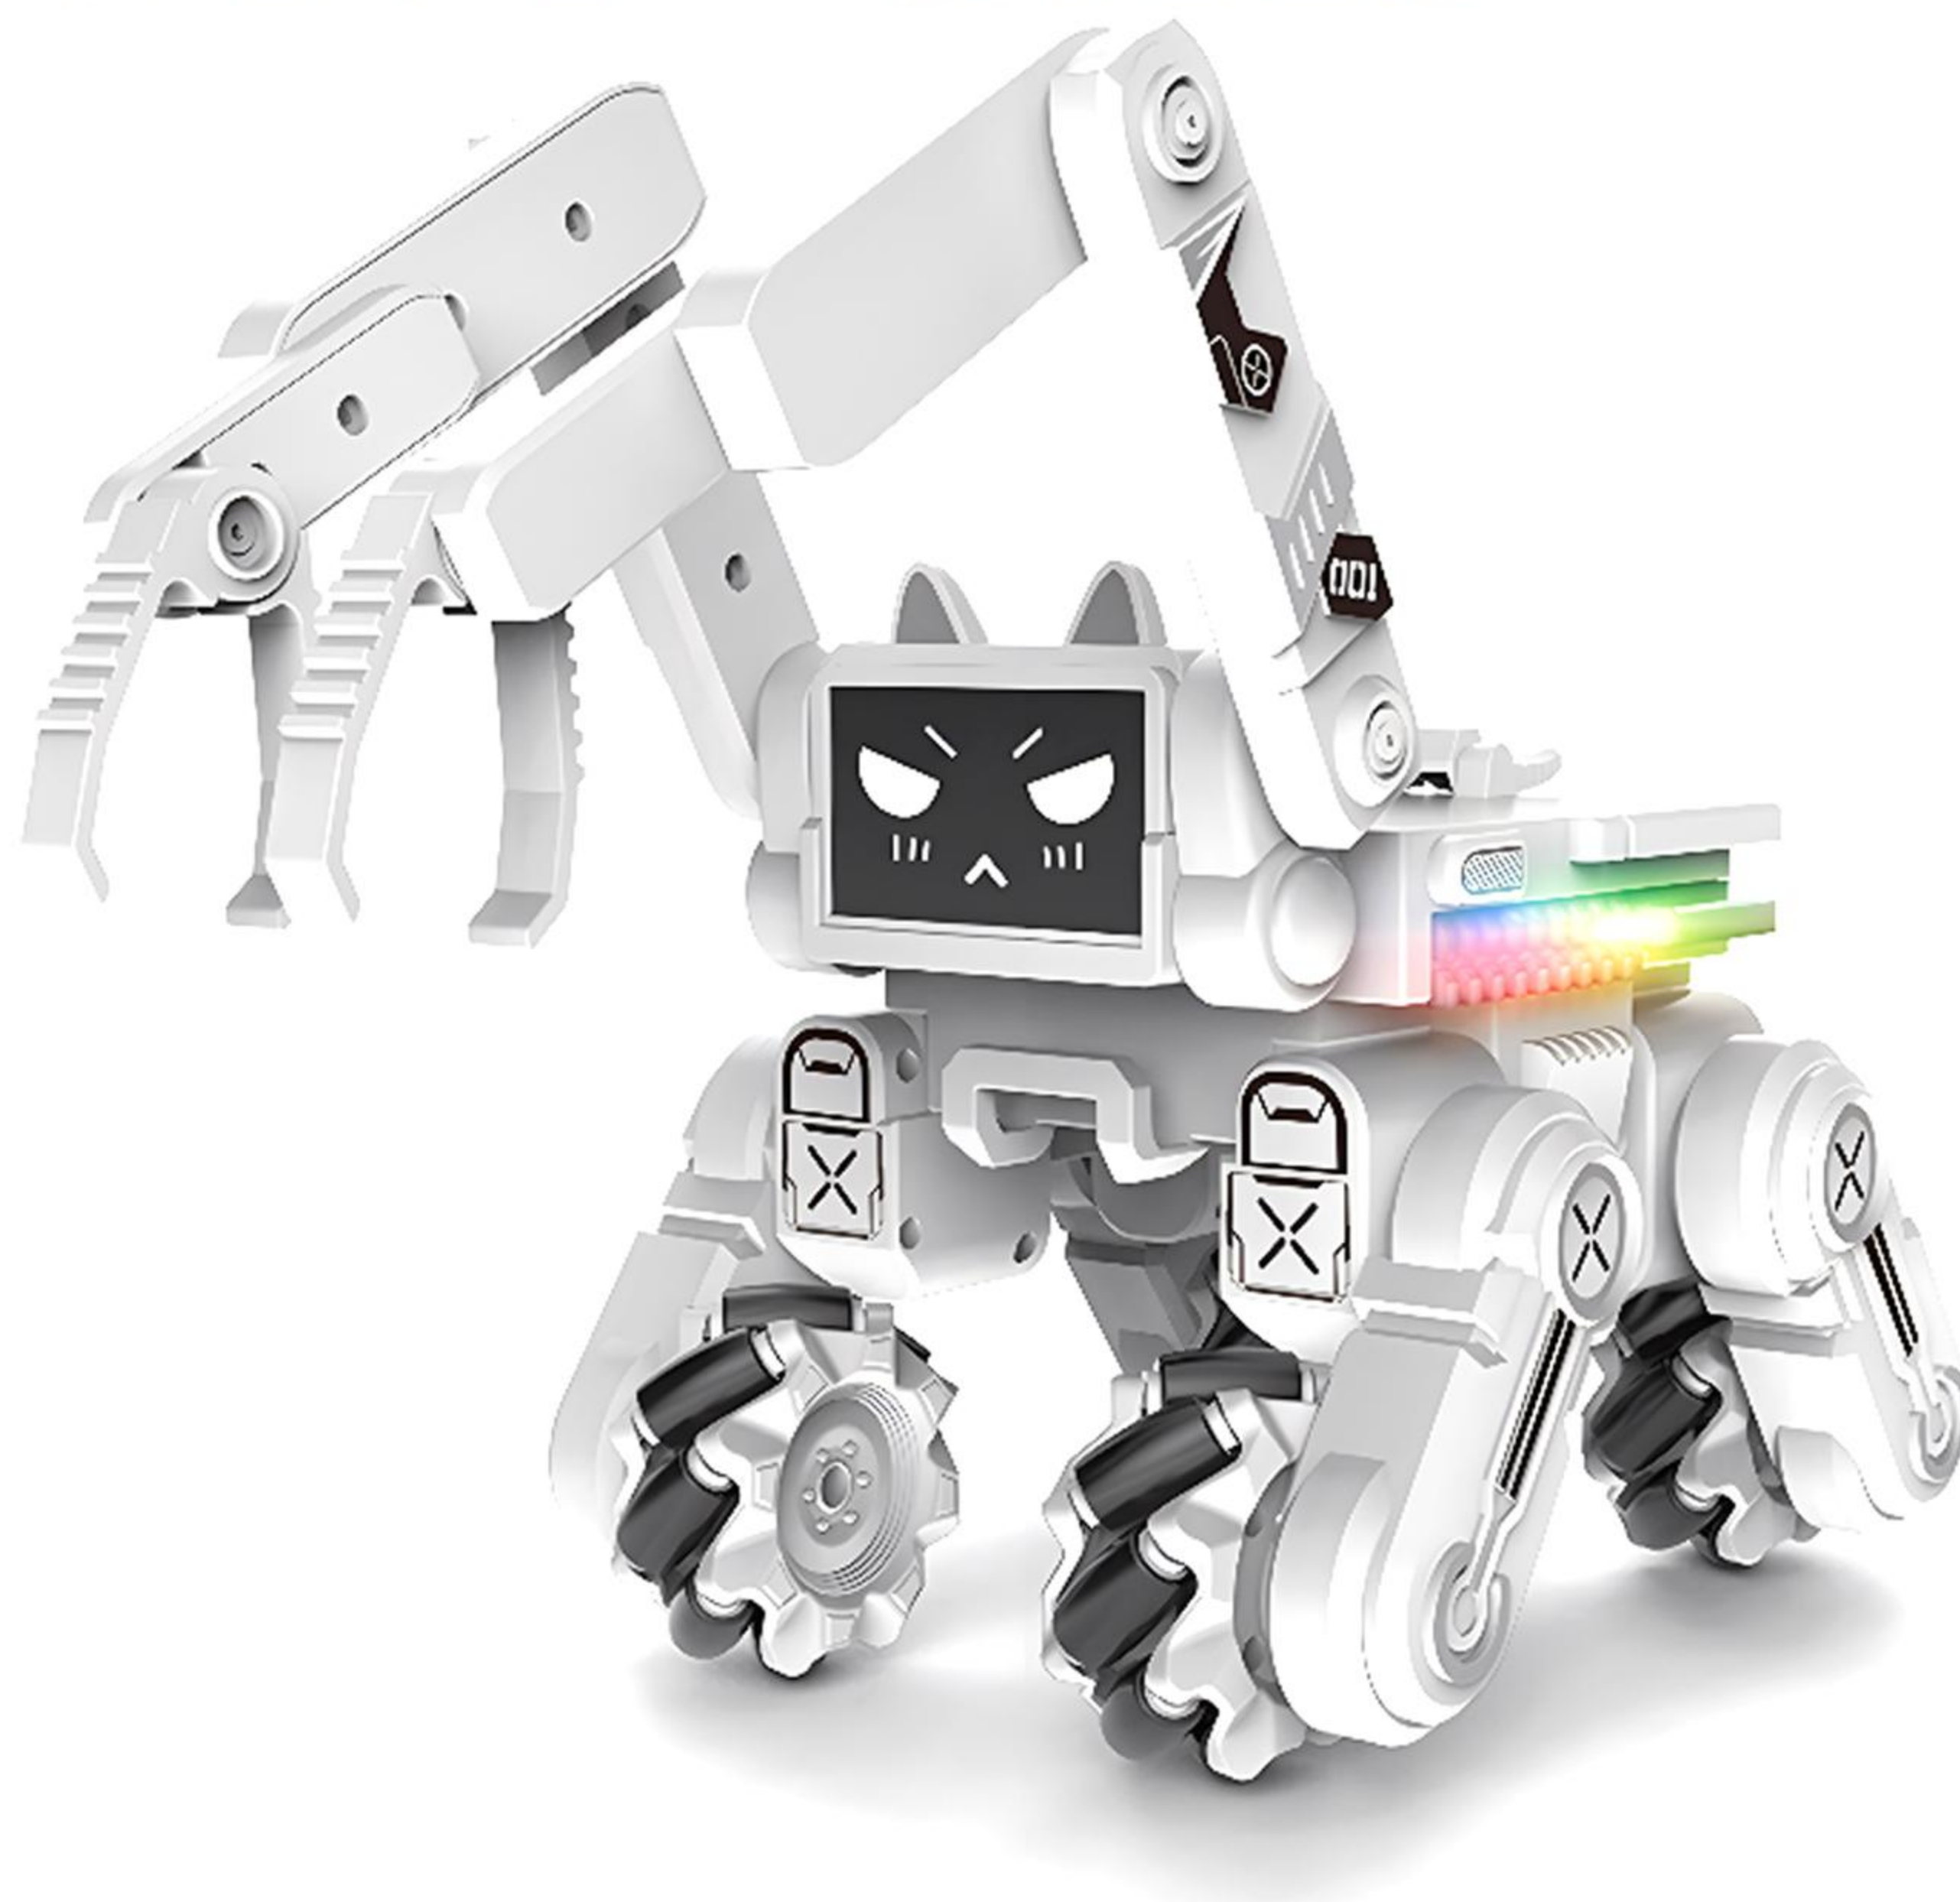

RC STUNT CAR

11636

STUNT CAR

RGB灯光
RGB Light

侧移行驶
Side Driving

带音乐
With Music

故事模式
Story Mode

产品参数 - PRODUCT PARAMETERS

遥控车电池 Car Battery	使用时间 Maximum Playing Time	充电时间 Charging Time	遥控距离 Remote Control Distance	产品尺寸 Product Size
3.7V 500mAh Li-ion Battery	About 18 Mins	About 120 Mins	About 100m	20*16*16cm

包装方式 Package	包装尺寸 Package Size	装箱数量 PCS/CTN	外箱尺寸 CARTON SIZE	毛净重 G.W./N.W.
彩盒 / Color Box	20.5*17*17.5cm	12 PCS/CTN	35.5*42*52.1cm	12.5/10.5 kg